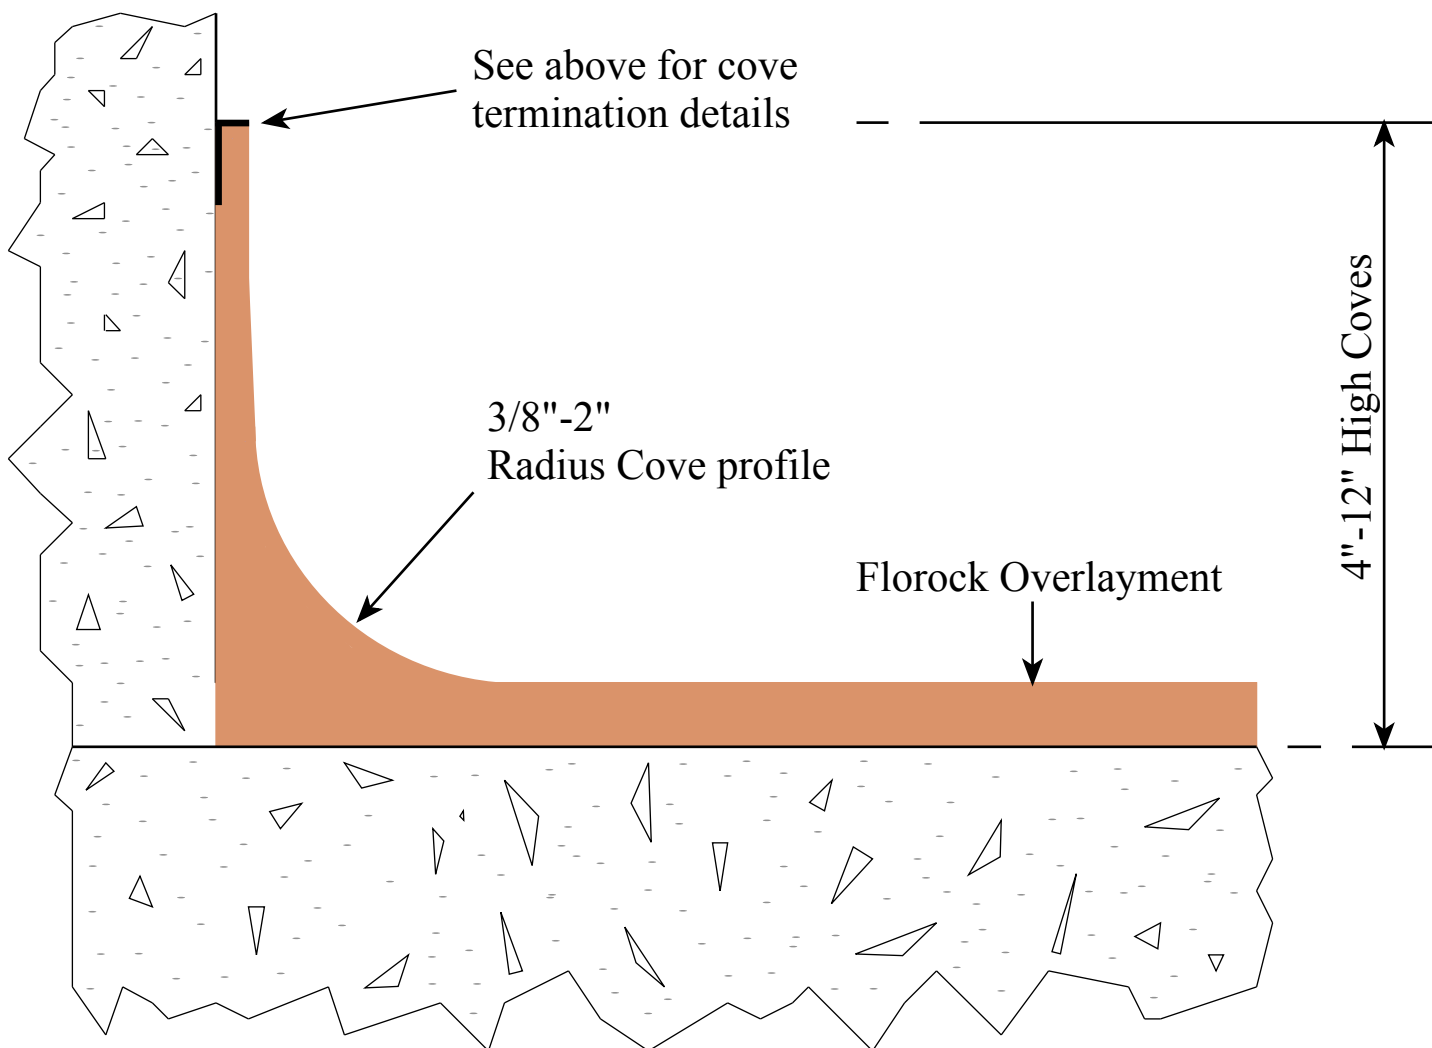

Right Angle Metal or
Plastic Cove Strip

Stainless Steel
"Birds Beak"

Mortar Joint

Tape Line

Florock[®]
Excellence in Polymer Flooring

Cove Base Detail
Standard Profile (with & without
Cove Strip)

www.florock.net
Tel No. 800-356-7625
Email. web@florock.net

Scale:
Not to scale

Date:
6/07/13

Drawn By:
CJG

Drawing No.
FL/021