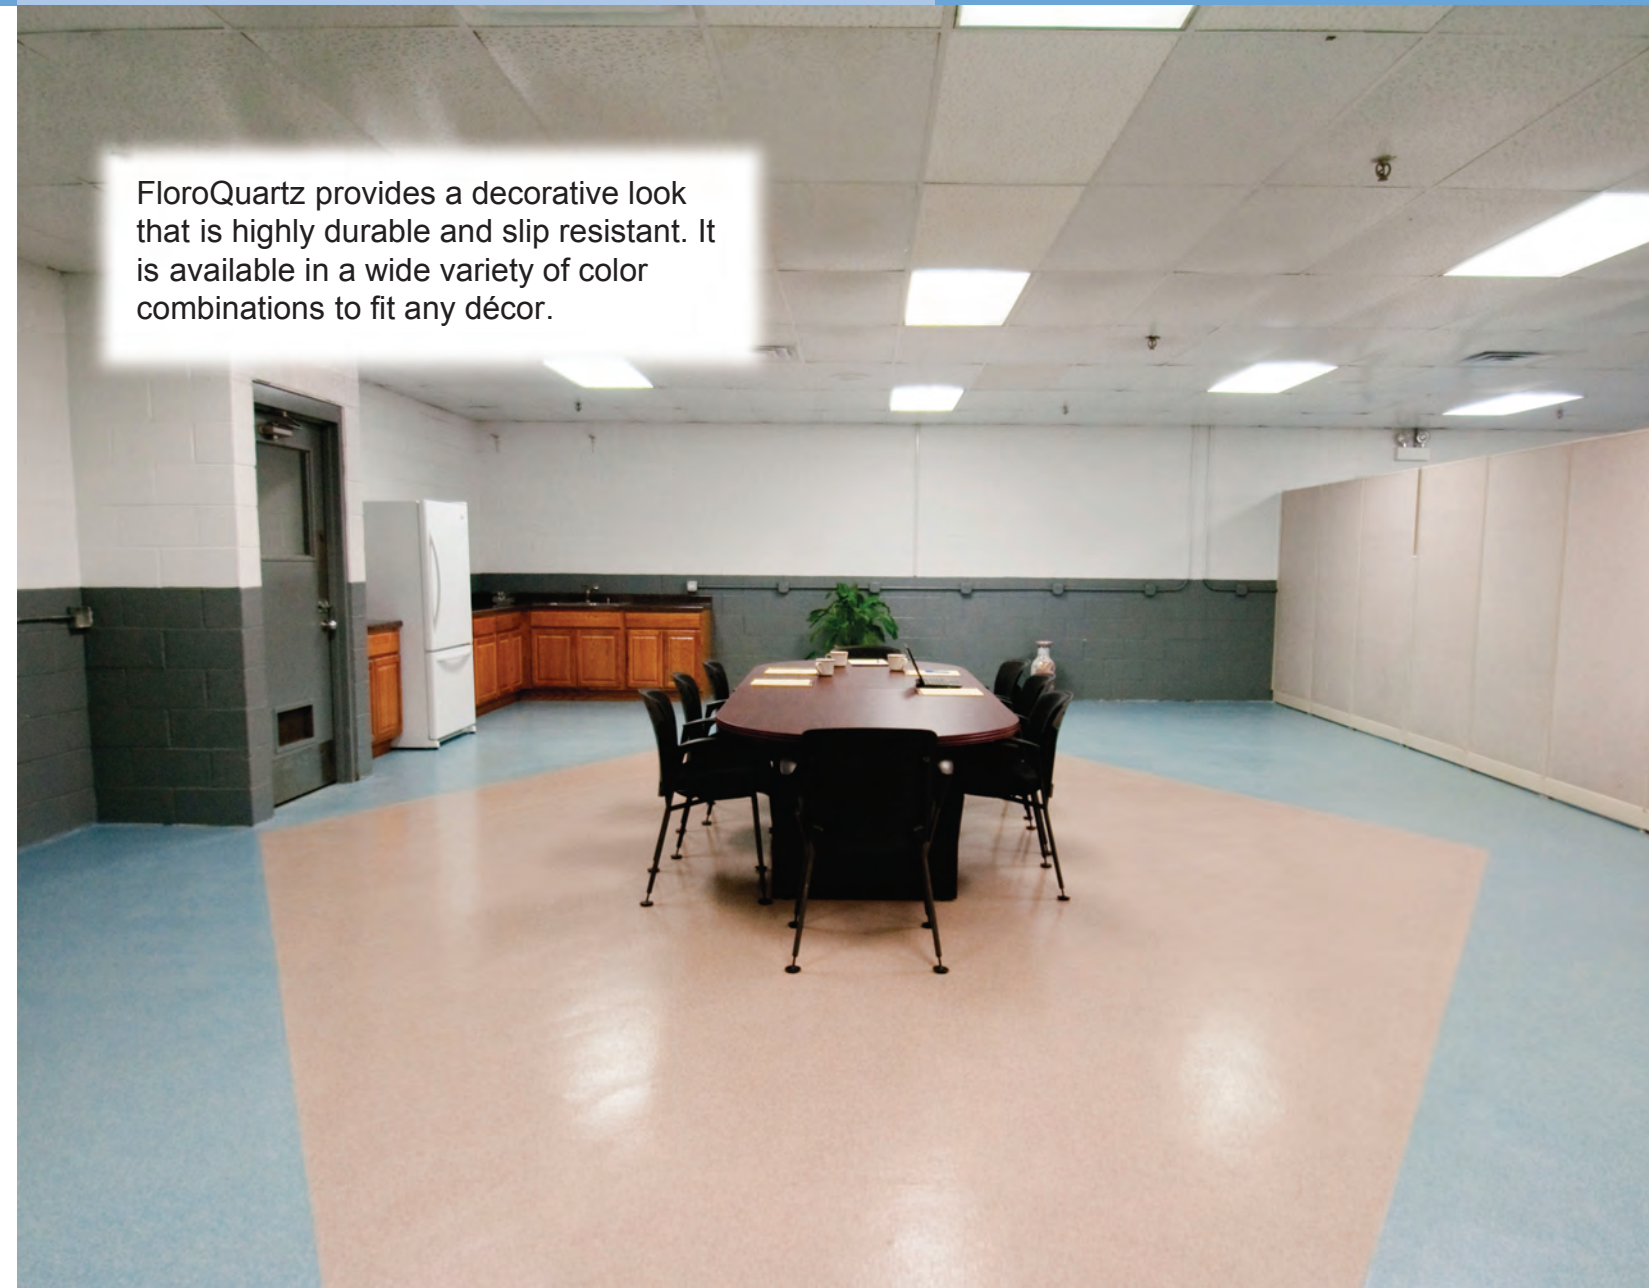

FloroQuartz is ideal for Commercial, Industrial and Institutional applications such as Locker Rooms, Lobbies, Detention Facilities, Laboratories, and Offices.

FloroQuartz is a decorative and durable aggregate-filled system with exceptional strength and wear characteristics. It is an economical offset to terrazzo flooring that is both seamless and sanitary.