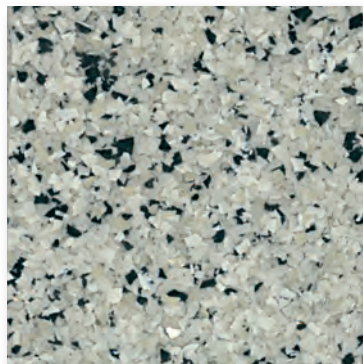

Macro Chip Color Blends

Burlywood

Deep Sky Blue

Mute Gray

Sandybrown

Golden Egg

Pure Granite

Micro Chip Color Blends

Midnite Moon

Navajo White

Crimson

Samples shown are only approximations and should not be used for specification purposes.