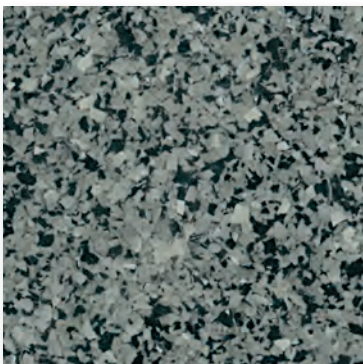

Macro Chip Color Blends

Burlywood

Deep Sky Blue

Mute Gray

Sandybrown

Golden Egg

Pure Granite

Micro Chip Color Blends

Midnite Moon

Navajo White

Crimson

Samples shown are only approximations and should not be used for specification purposes.