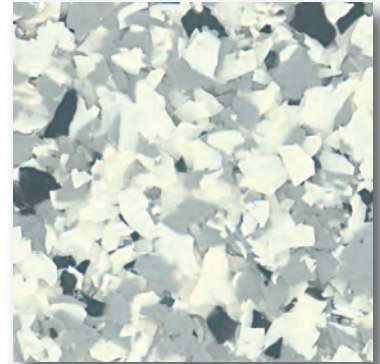

Macro Chip Color Blends

Burlywood

Deep Sky Blue

Mute Gray

Sandybrown

Golden Egg

Pure Granite

Micro Chip Color Blends

Midnite Moon

Navajo White

Crimson

Samples shown are only approximations and should not be used for specification purposes.