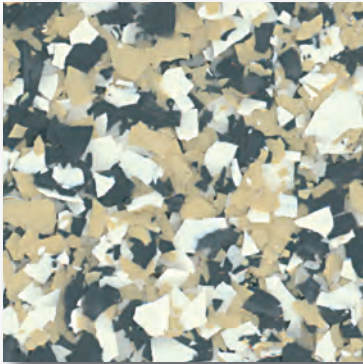

Macro Chip Color Blends

Burlywood

Deep Sky Blue

Mute Gray

Sandybrown

Golden Egg

Pure Granite

Micro Chip Color Blends

Midnite Moon

Navajo White

Crimson

Samples shown are only approximations and should not be used for specification purposes.