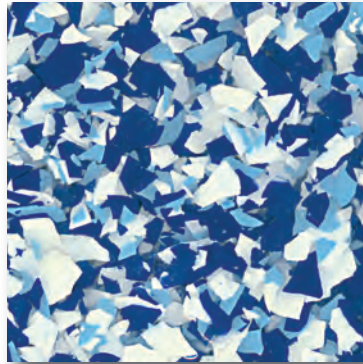

Macro Chip Color Blends

Burlywood

Deep Sky Blue

Mute Gray

Sandybrown

Golden Egg

Pure Granite

Micro Chip Color Blends

Midnite Moon

Navajo White

Crimson

Samples shown are only approximations and should not be used for specification purposes.