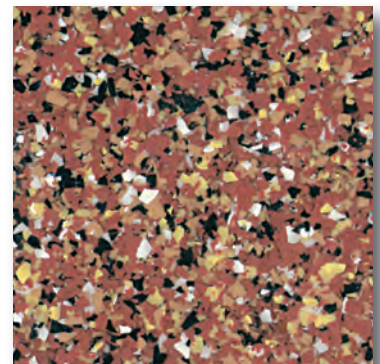

Macro Chip Color Blends

Burlywood

Deep Sky Blue

Mute Gray

Sandybrown

Golden Egg

Pure Granite

Micro Chip Color Blends

Midnite Moon

Navajo White

Crimson

Samples shown are only approximations and should not be used for specification purposes.